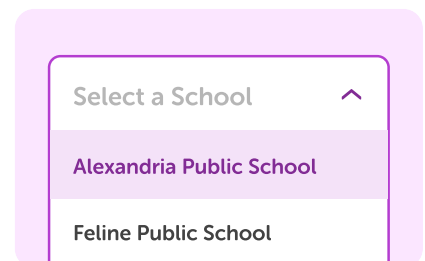

## Link your library and school Beanstack profiles!

Make sure all your logged reading counts in both places. That means more challenges, badges, and achievements—with less work!

### On the web...

1

Sign into your library Beanstack account.

2

Find the link profile button.

3

Select your school and log in.

4

Your profiles are linked!