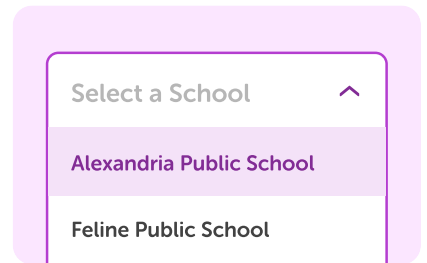

### On the web...

1

Sign into your library Beanstack account.

2

Find the link profile button.

3

Select your school and log in.

4

## In the mobile app...

1

Sign into your Beanstack account on the mobile app.

2

Find the link profile button.

3

Select your school and log in.

4

Your profiles are linked!

Your Library's Beanstack URL:

\_\_\_\_\_