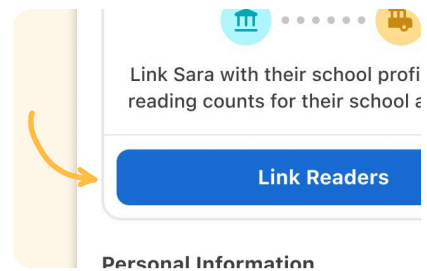

### On the web...

1

Sign into your library Beanstack account.

2

Find the link profile button.

3

Select your school and log in.

4

## In the mobile app...

1

Sign into your Beanstack account on the mobile app.

2

Find the link profile button.

3

Select your school and log in.

4

Your profiles are linked!

Your Library's Beanstack URL:

\_\_\_\_\_