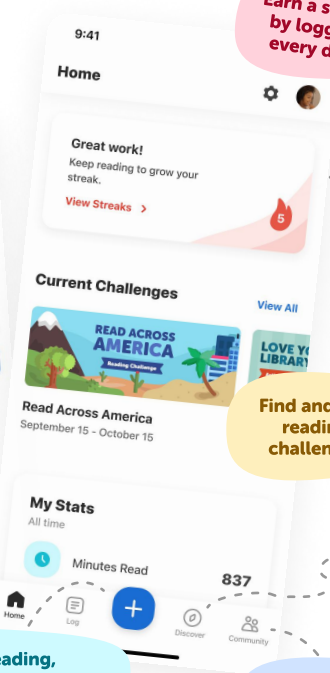

Getting started with Beanstack

Launch the Beanstack app and select "Find your school or library"

Search for your library or school's name

Log in to your account or sign up for a new one

Log reading, complete activities, or write reviews

Earn a streak by logging every day!

Find and join reading challenges

Add friends and compete on leaderboards

Download the Beanstack app!