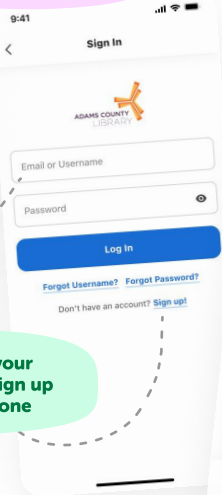

Getting started with Beanstack

Launch the Beanstack app and select "Find your school or library"

Search for your library or school's name

Log in to your account or sign up for a new one

Log reading, complete activities, or write reviews

Earn a streak by logging every day!

Find and join reading challenges

Add friends and compete on leaderboards

Download the Beanstack app!