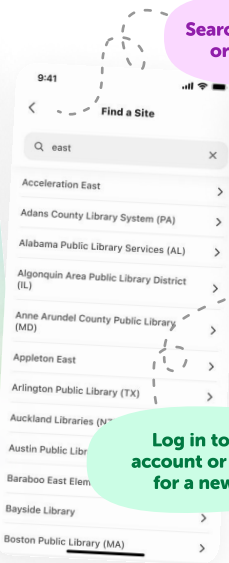

Getting started with Beanstack

Launch the Beanstack app and select "Find your school or library"

Search for your library or school's name

Log in to your account or sign up for a new one

Log reading, complete activities, or write reviews

Earn a streak by logging every day!

Find and join reading challenges

Add friends and compete on leaderboards

Download the Beanstack app!